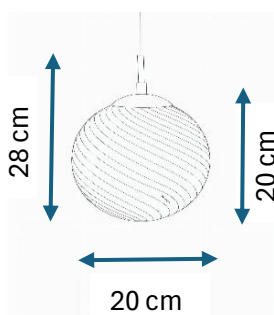

PRODUCT DATASHEET

Candy Ball Ø20 Pendant Rose - 5705639748372

GENERAL INFORMATION

Product Code	748372
Collection	Halo Design
Product Category	Pendant
Product family	Candy
Use	Indoor
Application Environment	Pendant

DIMENTION & WEIGHT

Width (mm)	200
Height (mm)	200
Depth (mm)	200
Weight gram	985

MATERIAL & COLOR

Product Color	Rose
Main Material(s)	Glass

TECHNICAL INFORMATION

IP Classification	IP20
Dimmable	Yes (according to the bulb)
Type:	Pendent-Non-Directional Light
Flicker Metric	00:00
Stroboscopic Effect Metric	00:00
LED module replaceable	No
Socket type	E27